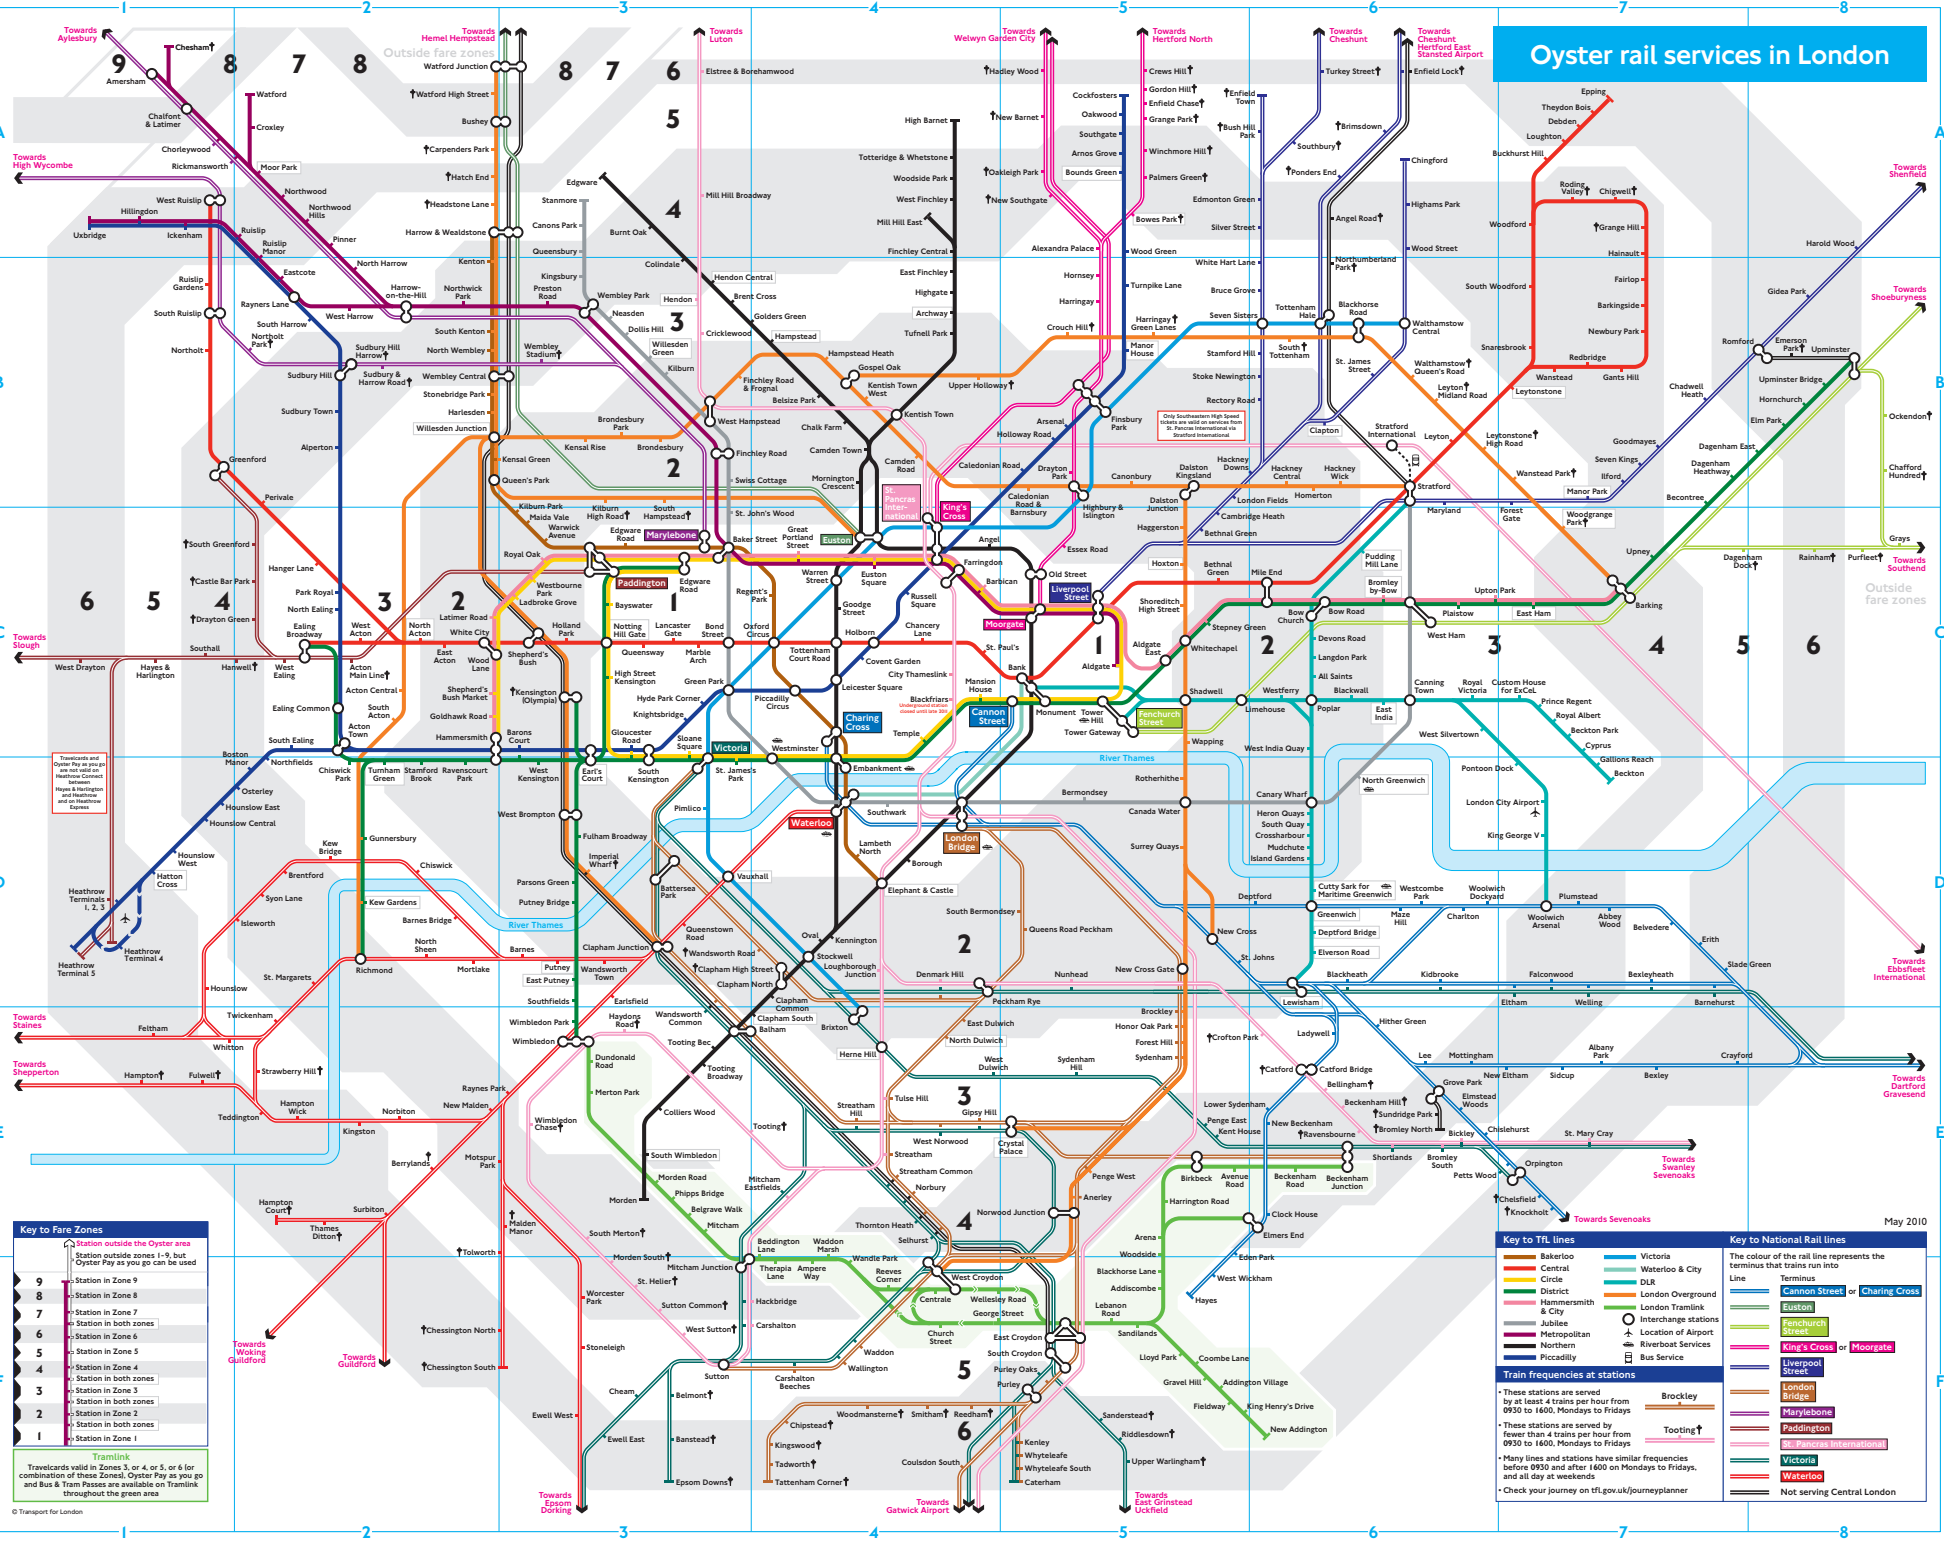

# Oyster rail services in London

**Key to Fare Zones**

Station outside the Oyster area  
Station outside zones 1-9, but Oyster Pay as you go can be used

9 Station in Zone 9  
8 Station in Zone 8  
7 Station in Zone 7  
6 Station in both zones  
5 Station in Zone 5  
4 Station in Zone 4  
3 Station in both zones  
2 Station in Zone 2  
1 Station in Zone 1

Tramlink  
Travelcards valid in Zones 3, 4, 5, or 6, or a combination of these Zones. Oyster Pay as you go and Bus & Tram Passes are available on Tramlink throughout the green area

**Key to TfL lines**

- Bakerloo
- Central
- Circle
- District
- Hammersmith & City
- Jubilee
- Metropolitan
- Northern
- Piccadilly
- Victoria
- Waterloo & City
- DLR
- London Overground
- London Tramlink
- Interchange stations
- Location of Airport
- Riverboat Services
- Bus Service

**Key to National Rail lines**

The colour of the rail line represents the terminus that trains run into

- Canion Street or Charing Cross
- Euston
- Fenchurch Street
- King's Cross or Moorgate
- Liverpool Street
- London Bridge
- Marylebone
- St. Pancras International
- Victoria
- Waterloo
- Not serving Central London