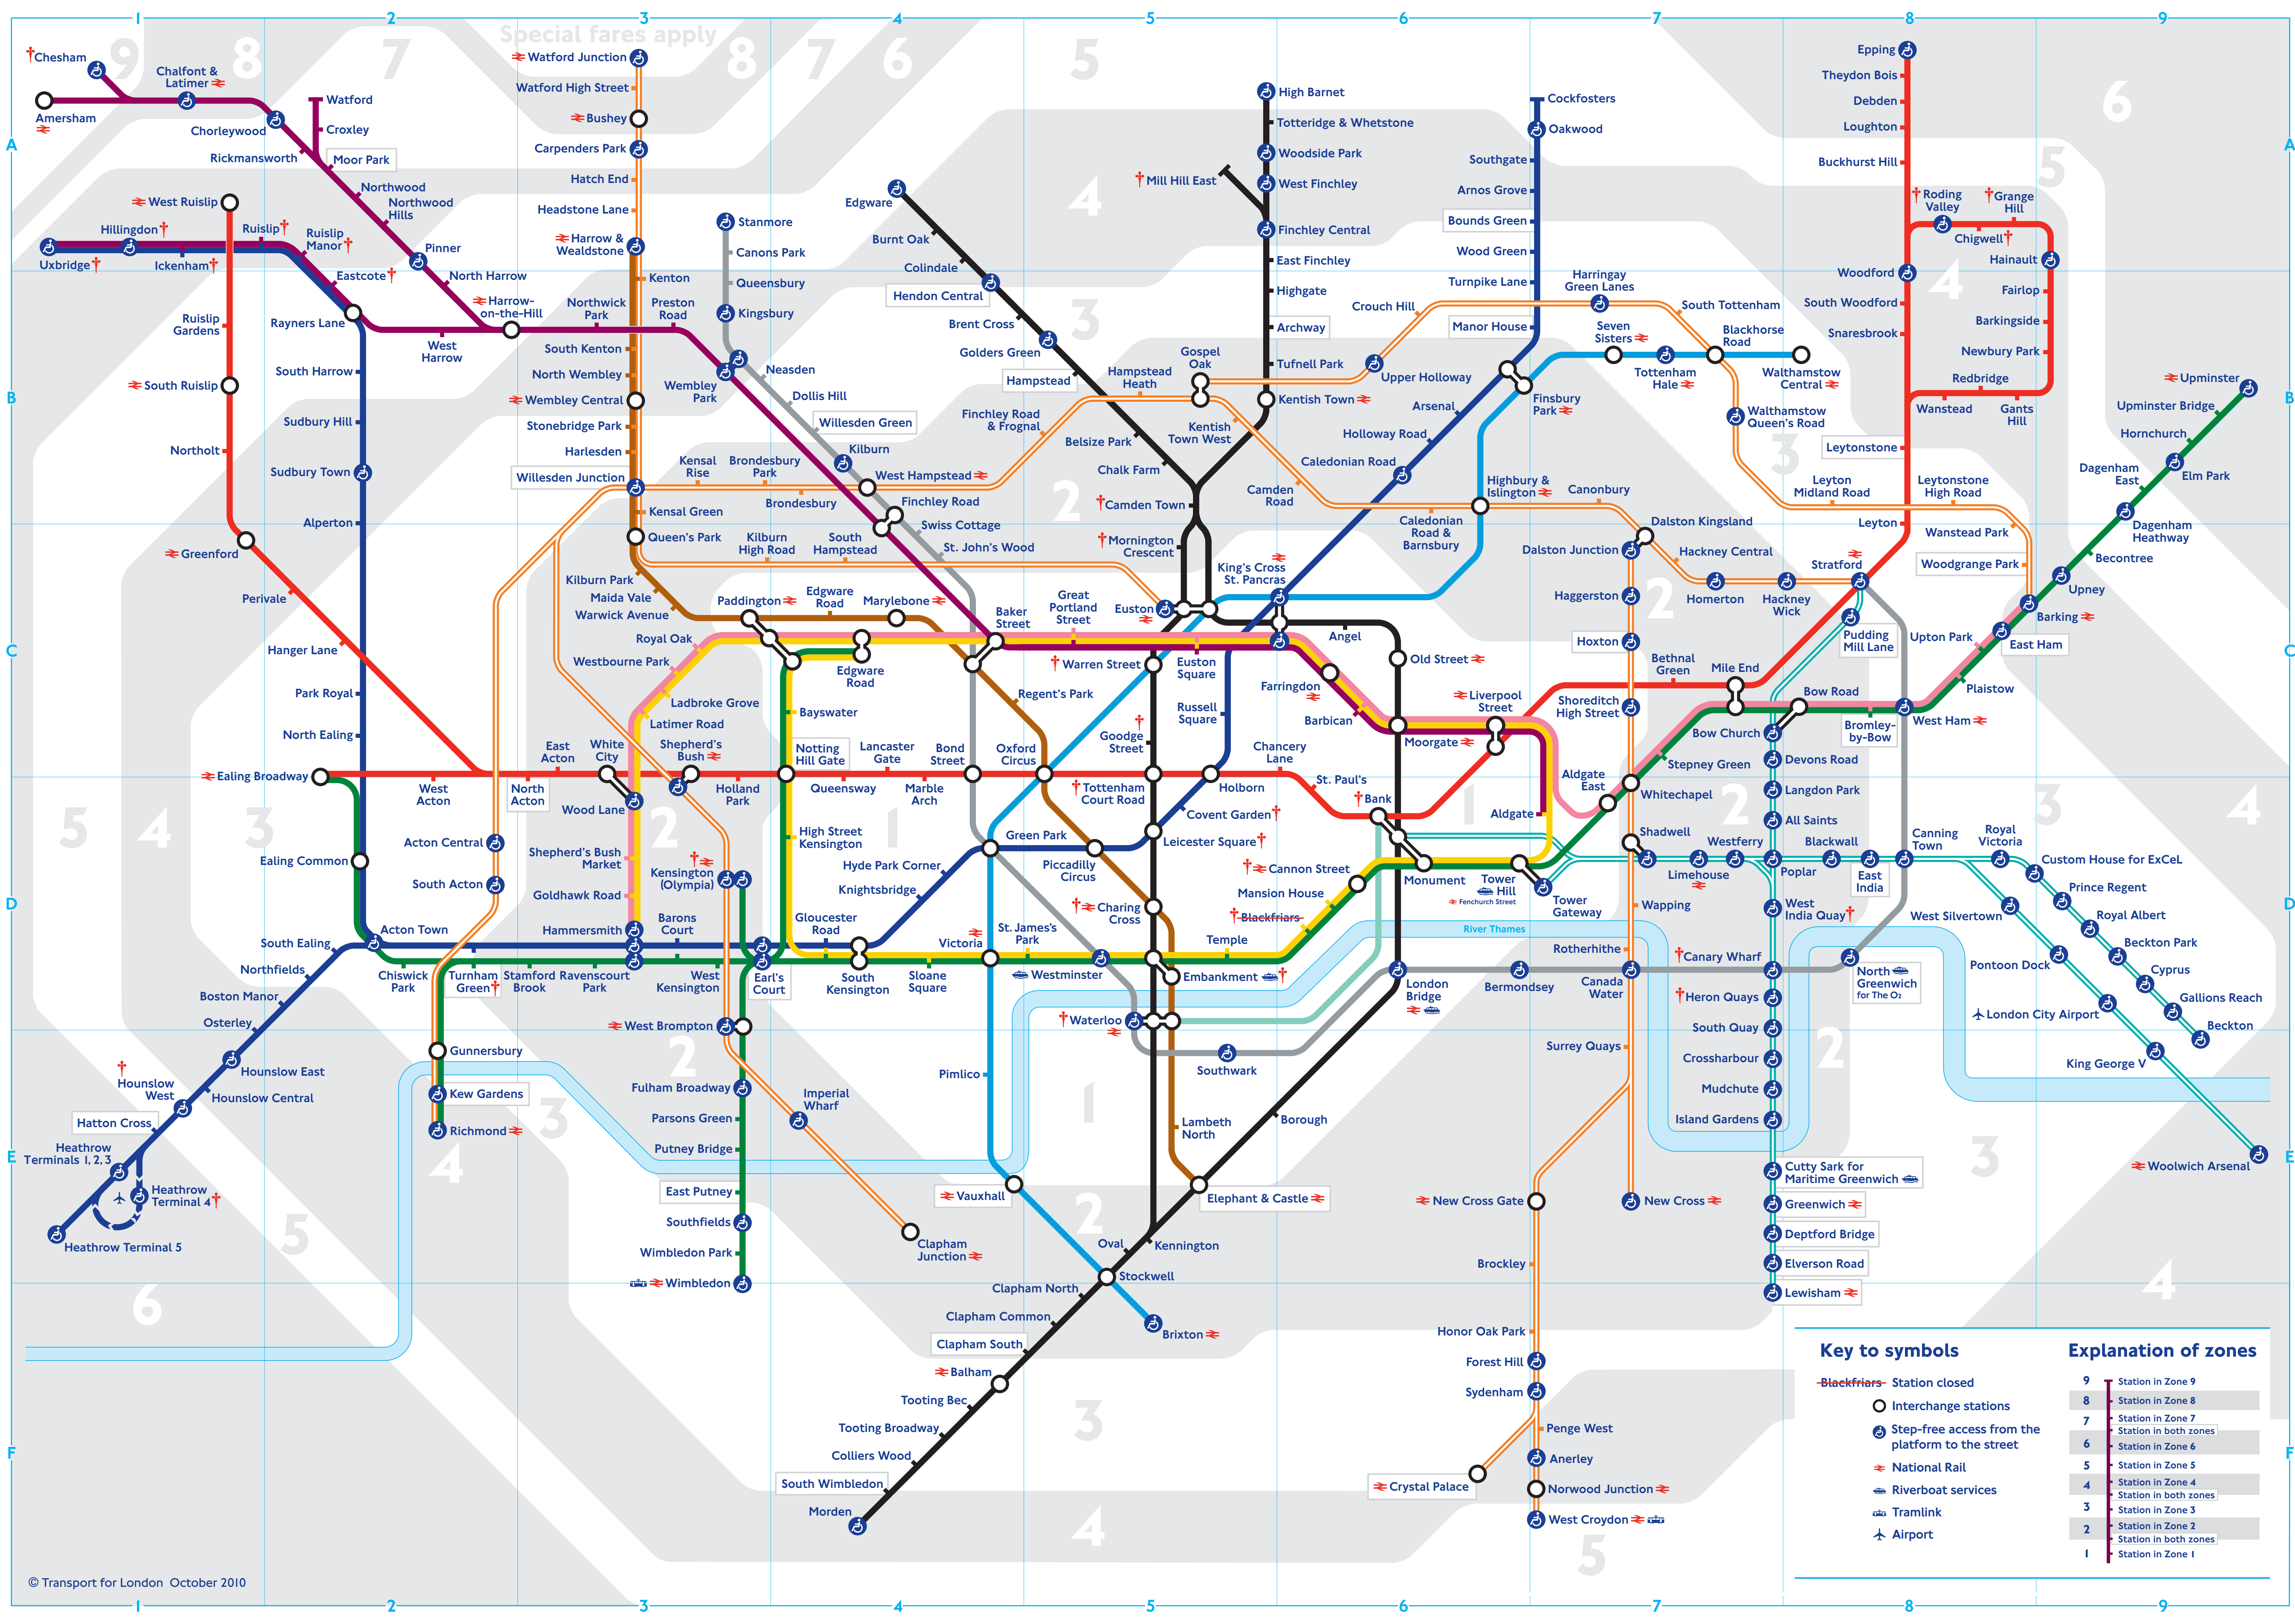

Special fares apply

Key to lines † Check before you travel

- Bakerloo
  No special arrangements
- Central
  Chigwell, Grange Hill, Roding Valley
  Served until about 2400
- Circle
  Blackfriars
  Underground station closed until late 2011
- District
  Blackfriars
  Underground station closed until late 2011
- Hammersmith & City
  No special arrangements
- Jubilee
  Canary Wharf
  Step-free interchange between Underground, Canary Wharf DLR and Heron Quays DLR stations at street level
- Metropolitan
  Chesham
  Change at Chalfont & Latimer on most trains
- Northern
  Camden Town
  From 1300 until 1730 Sundays open for interchange and exit only
- Piccadilly
  Covent Garden
  A short walk from either Leicester Square (6 minutes) or Holborn (9 minutes)
- Victoria
  Eastcote to Uxbridge
  Not served by Piccadilly line trains early mornings
- Waterloo & City
  Bank to Waterloo
  Open 0615 until 2148 Mondays to Fridays and 0800 until 1830 Saturdays. Closed Sundays and public holidays
- London Overground
  No special arrangements
- DLR
  Heron Quays
  Step-free interchange between Heron Quays and Canary Wharf Underground station at street level.
- West India Quay
  Not served by DLR trains from Bank towards Lewisham at peak times

Key to symbols

- † Station closed
- Interchange stations
- ⊕ Step-free access from the platform to the street
- ≡ National Rail
- ≡ Riverboat services
- ≡ Tramlink
- ✈ Airport

Explanation of zones

- 9 Station in Zone 9
- 8 Station in Zone 8
- 7 Station in Zone 7
- 6 Station in both zones
- 5 Station in Zone 5
- 4 Station in Zone 4
- 3 Station in both zones
- 2 Station in Zone 2
- 1 Station in both zones